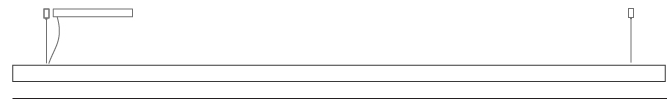

PROJECT
TYPE
SPECIFIER
QUANTITY
DATE

LED60 SUSPENSION

D71016-

base number
Color   Finish
Temperature   Options

1. To build a product code in our configurator select the specify button on the base model # product page
2. To build a manual product code on this datasheet choose from the options listed below in blue font and add the suffix to the base model #

GENERAL

Series: Woodlin
Subseries: LED60
Brand: Tunto
Division: Design
Mounting Type: Suspension
Mounting Location: Ceiling
Subcategory: Profile

PHYSICAL

Shape: Rectangle
Length (mm): 1000
Length (in): 39 3/8
Width (mm): 60
Width (in): 2 3/8
Height (mm): 60
Height (in): 2 3/8
Max. Overall Height (mm): 2060
Max. Overall Height (in): 81 1/8
Light Distribution: Direct
Diffuser: Opal
Fixture Finish: [WAL / ASH / OAK / BLK / WHI](#)
Fixture Material: Wood
Cable Details: 2000mm / 78 3/4"

ELECTRICAL

Lamp Type: LED
Input Wattage (W): 43
Total Output Wattage (W): 38
Dimming: Tri-Mode (Non-Dimming and Phase Dimming (120Vac only) and 0-10V Dimming)
Driver Included: Yes
Driver Location: Integrated
Driver Type: Constant Current - Universal
Driver Class: Class 2
Input Voltage (V): 120 - 277
Constant Current (MA): 700

LED

Color Temperature (°K): [2700 / 3000 / 4000](#)
Max. Delivered Lumen (lm): 3240
CRI: >93 CRI
Lamp Life (hrs): 50000

OPTICAL

RATINGS AND CERTIFICATIONS

Certified By: Certified for North American Standards
IP rating: IP20

1000mm 39 3/8"

60mm 2 3/8"

Direct