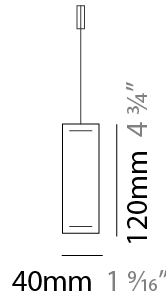

PROJECT _____
TYPE _____
SPECIFIER _____
QUANTITY _____
DATE _____

LED120 SUSPENSION

D71024-

base number   Color   Finish
Temperature   Options

1. To build a product code in our configurator select the specify button on the base model # product page
2. To build a manual product code on this datasheet choose from the options listed below in blue font and add the suffix to the base model #

GENERAL

Series: Woodlin
Subseries: LED120
Brand: Tunto
Division: Design
Mounting Type: Suspension
Mounting Location: Ceiling
Subcategory: Profile

PHYSICAL

Shape: Rectangle
Length (mm): 1000
Length (in): 39 3/8
Width (mm): 40
Width (in): 1 9/16
Height (mm): 120
Height (in): 4 3/4
Max. Overall Height (mm): 2120
Max. Overall Height (in): 83 7/16
Light Distribution: Direct / Indirect
Diffuser: Opal
Fixture Finish: WAL / ASH / OAK / BLK / WHI
Fixture Material: Wood
Cable Details: 2000mm / 78 3/4"

ELECTRICAL

Lamp Type: LED
Input Wattage (W): 46
Total Output Wattage (W): 38
Dimming: Tri-Mode (Non-Dimming and Phase Dimming (120Vac only) and 0-10V Dimming)
Driver Included: Yes
Driver Location: Integrated
Driver Type: Constant Current - Universal
Driver Class: Class 2
Input Voltage (V): 120 - 277
Constant Current (MA): 700

LED

Color Temperature (°K): 2700 / 3000 / 4000
Max. Delivered Lumen (lm): 2200
CRI: >93 CRI
Lamp Life (hrs): 50000

OPTICAL

RATINGS AND CERTIFICATIONS

Certified By: Certified for North American Standards
IP rating: IP20